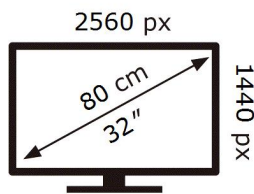

ENERG 

SAMSUNG

C32G75TQSR

40 kWh/1000h

ABCDEF **G**

HDR

80 kWh/1000h

2019/2013